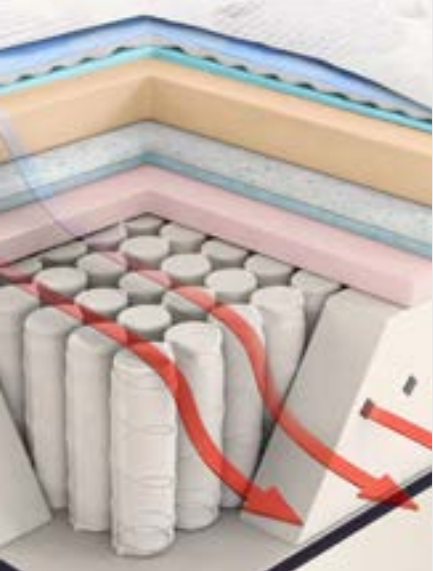

## FELICITY™ RECHARGE® PILLOW TOP

**Nano-Tex®** stain-resistance treatment embedded right into the fabric

**EverNU®** sustainable replaceable mattress top

**AirCool® Technology** to provide added comfort for each guest

### SUSTAINABLE UPGRADES INCLUDE

Coil Unit ..... Beautyrest® Pocketed Coil® Springs  
 Coil Count (Queen)..... 1000 Density  
 Cover..... Durable White Knit with Nano-Tex®

Edge Support..... AirCool® BeautyEdge® Foam Encasement

Border Fill..... FR Fiber